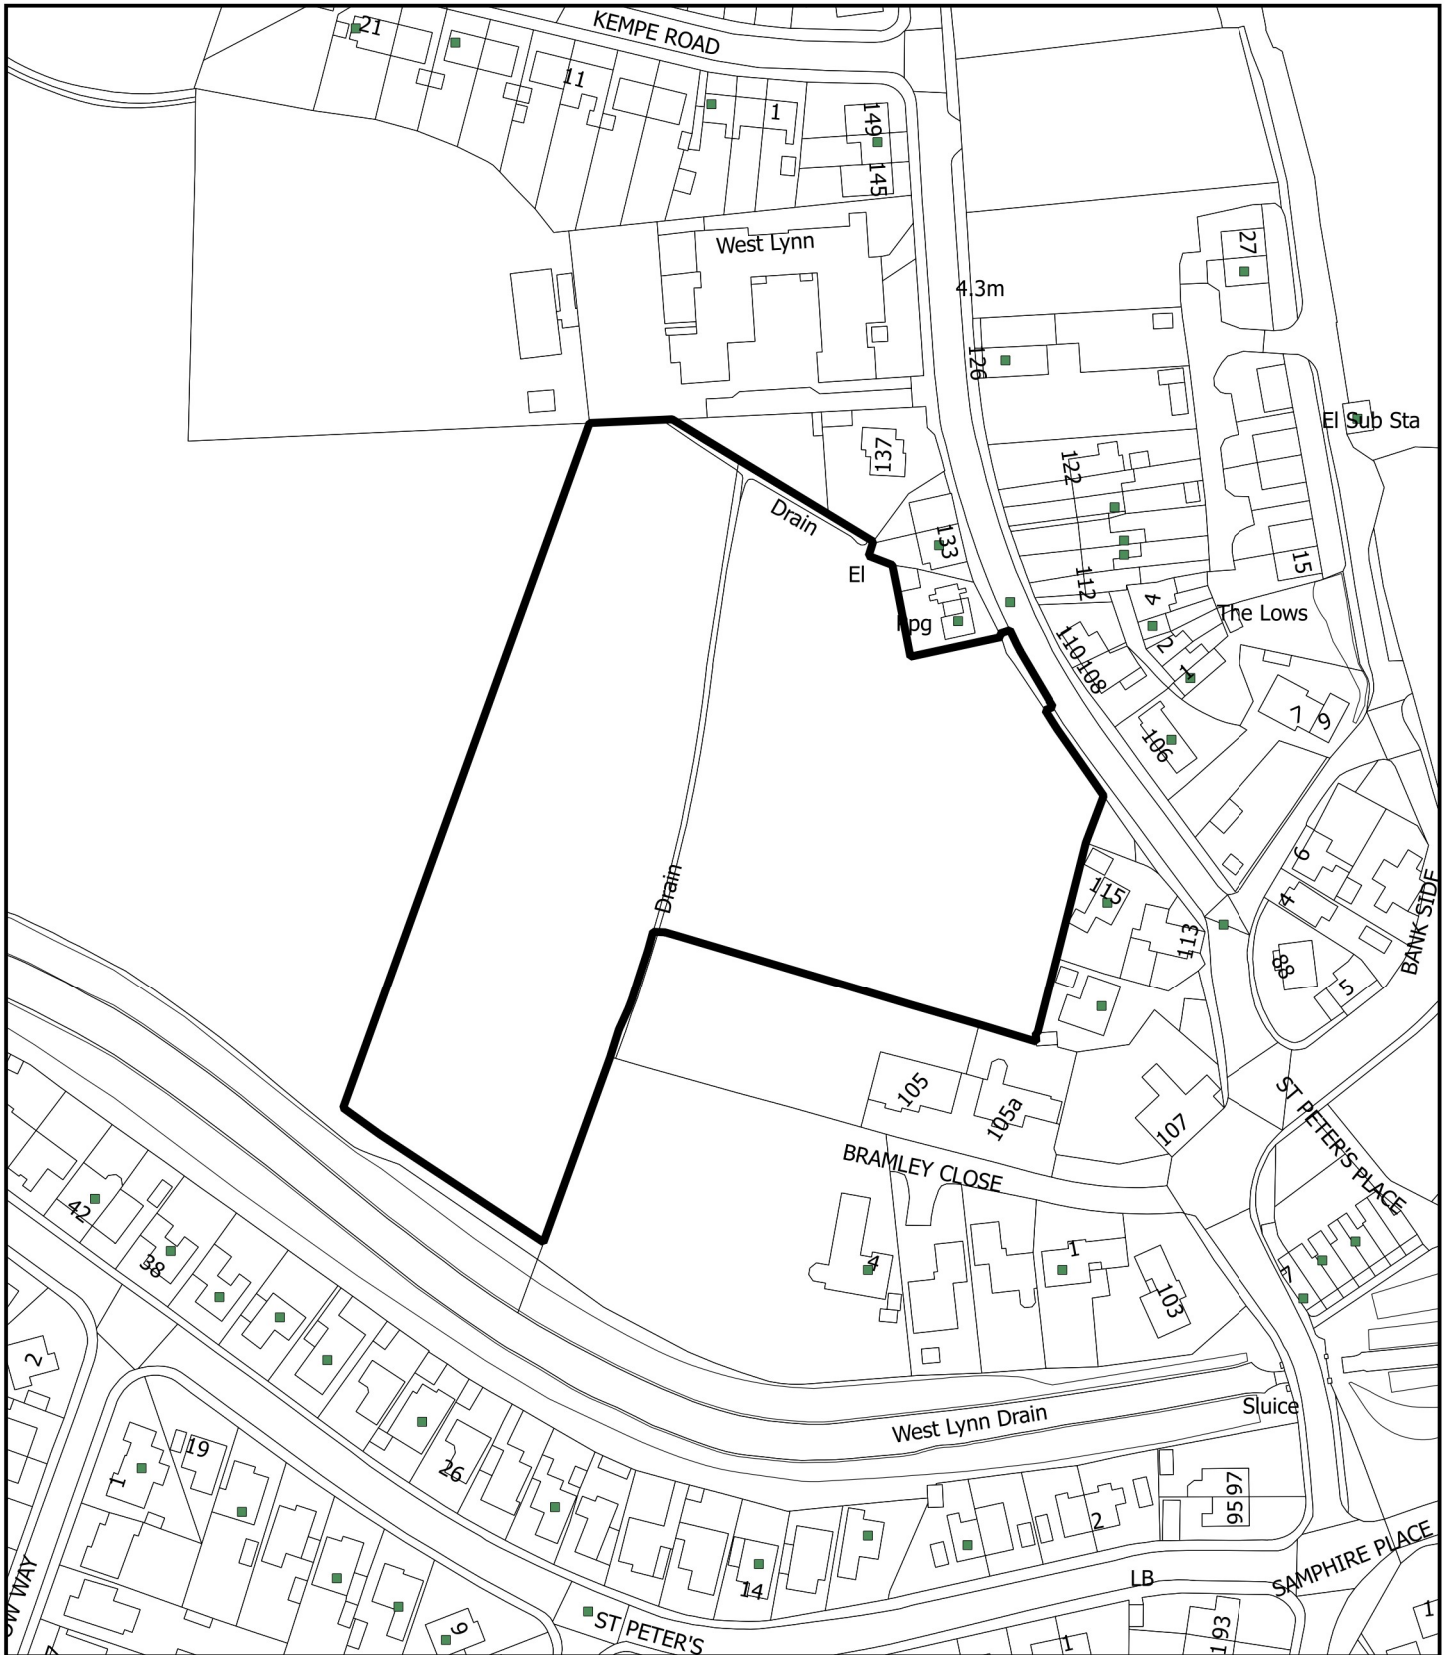

# 20/00470/RMM

Land West of St Peters Road, West Lynn, PE34 3JL

1:1,600